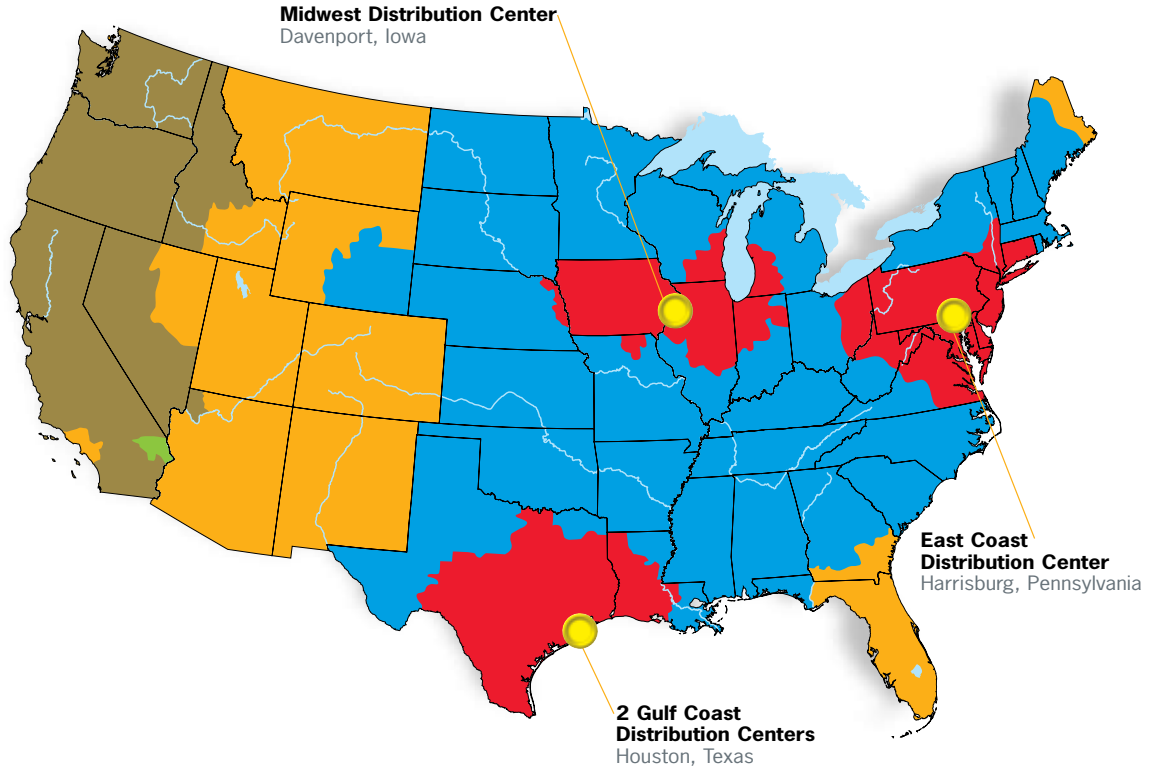

All deliveries are subject to stock availability.

1 2 3 4 5 day delivery

Ordering

Phone: **800-BLAST-IT** (800-252-7848)

Fax Customer Service: **563-324-6258**

Fax Houston direct: 281-930-0901

Web: **www.marcousa.com**